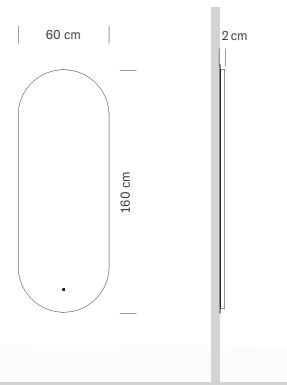

Vetro temperato

Regolazione temperatura luce

*Mirror with led light*

*Tempered glass*

*Temperature and light adjustment button*

23,5 watt 220-240V

3500°-6500° K

cm 60x160 h