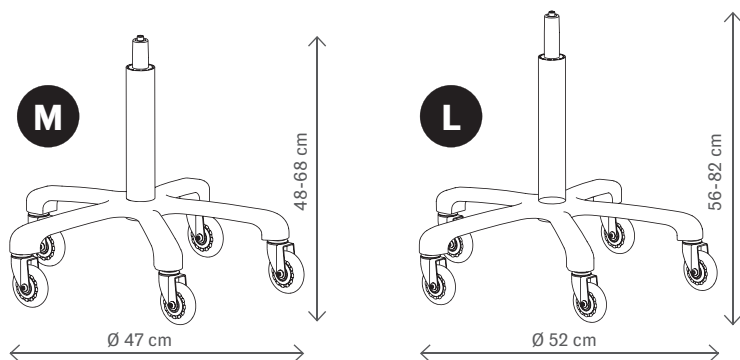

Roller Pro

- Rubber **Roller Pro wheels** with anti-hair system.
- Scratch-proof eco-leather.
- Pump for height adjustment resistant to frequent use.

Roller Pro Elité M

375.323 € 125,00
Elité Pro Round M
Sgabello in sky ecopelle nera
Base in alluminio
Sky faux leather black stool
Aluminum base
5x6pcs

375.325 € 145,00
Elité Pro Standard Saddle M
Sgabello in sky ecopelle nera
Base in alluminio
Sky faux leather black stool
Aluminum base
5x6pcs

375.324 € 165,00
Elité Pro Compact Saddle M
Sgabello in sky ecopelle nera
Base in alluminio
Sky faux leather black stool
Aluminum base
5x6pcs

375.326 € 155,00
Elité Pro Comfort Saddle M
Sgabello in sky ecopelle nera
Base in alluminio
Sky faux leather black stool
Aluminum base
5x6pcs

375.327 € 195,00
Elité Pro Saddle with Back M
Sgabello in sky ecopelle nera
Base in alluminio
Sky faux leather black stool
Aluminum base
5x6pcs

Roller Pro Elité L

375.328 € 140,00
Elité Pro Round L
Sgabello in sky ecopelle nera
Base M in alluminio
Sky faux leather black stool
Aluminum base
5x6pcs

375.330 € 160,00
Elité Pro Standard Saddle L
Sgabello in sky ecopelle nera
Base in alluminio
Sky faux leather black stool
Aluminum base
5x6pcs

375.329 € 180,00
Elité Pro Compact Saddle L
Sgabello in sky ecopelle nera
Base in alluminio
Sky faux leather black stool
Aluminum base
5x6pcs

375.331 € 170,00
Elité Pro Comfort Saddle L
Sgabello in sky ecopelle nera
Base in alluminio
Sky faux leather black stool
Aluminum base
5x6pcs

375.332 € 210,00
Elité Pro Saddle with Back L
Sgabello in sky ecopelle nera
Base in alluminio
Sky faux leather black stool
Aluminum base
5x6pcs