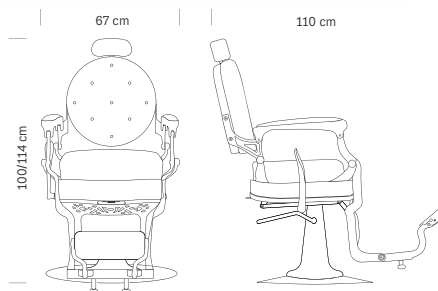

*Chromed frame  
Adjustable headrest  
Sky eco-leather upholstered  
frame, back and seat  
Manual lever reclines the backrest  
Upholstered flapping foot-rest  
Round base*

cm 67x110x100/114 h (max)

370.768

370.769

**HAIR CUSTOM ROADSTER**

Poltrona da barbiere  
Barber chair

**370.768** Ottone / Brass

**370.769** Piombo / Lead

**€ 1.545,00**

5x2pcs

Struttura cromata  
Poggiatesta regolabile  
Rivestimento in sky ecopelle,  
struttura, sedile e schienali rivestiti  
Leva manuale per inclinazione  
schienale  
Pedana poggiapiedi con ribaltina  
Base rotonda

*Chromed frame  
Adjustable headrest  
Sky eco-leather upholstered  
frame, back and seat  
Manual lever reclines the backrest  
Upholstered flapping foot-rest  
Round base*

cm 67x110x100/114 h (max)

370.783