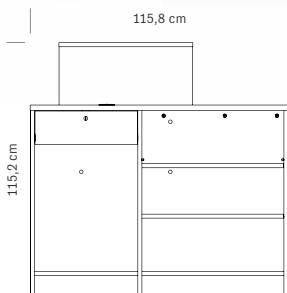

375.243
VISTA CONSOLLE BLACK& OAK

Banco reception
laminato nero & oak
*Reception desk
in black & oak laminate*

€ 825,00

Struttura in legno
Mobile retro cassa

*Wood structure
Counter back cabinet*

cm 115x45x110/115 h

375.223
VISTA CONSOLLE BLACK

Banco reception
laminato nero
*Reception desk
in black laminate*

€ 825,00

Struttura in legno
Mobile retro cassa

*Black Wood structure
Counter back cabinet*

cm 115x45x110/115 h

375.211
VISTA CONSOLLE NATURAL

Banco reception
Larice naturale e laminato bianco
*Reception desk in Natural larch
and white laminate*

€ 825,00

Struttura in legno
Mobile retro cassa

*Wood structure
Counter back cabinet*

cm 115x45x110/115 h