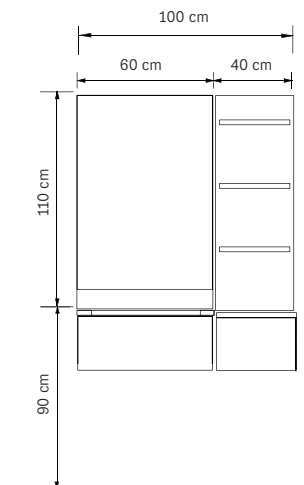

1. Specchiera - 375.343
   - Mensola 375.344
   - Pensile con mensole 375.348
   - Cassetto sospeso 375.345
2. ---
3. Mirror unit - 375.343
   - Shelves 375.344
   - Wall cabinet with shelves 375.348
   - Floating drawer 375.345

1. Specchiera - 375.352
   - Mensola 375.264
   - Pensile con mensole 375.270
   - Cassetto sospeso 375.244
2. ---
3. Mirror unit - 375.352
   - Shelves 375.264
   - Wall cabinet with shelves 375.270
   - Floating drawer 375.244

1. Specchiera - 375.352
   - Mensola 375.255
   - Pensile con mensole 375.291
   - Cassetto sospeso 375.245
2. ---
3. Mirror unit - 375.352
   - Shelf - 375.255
   - Wall cabinet with shelves 375.291
   - Floating drawer 375.245

375.244 € 295,00
Cassetto sospeso nero & oak
Black & oak floating drawer
cm 40x35x32,5 h