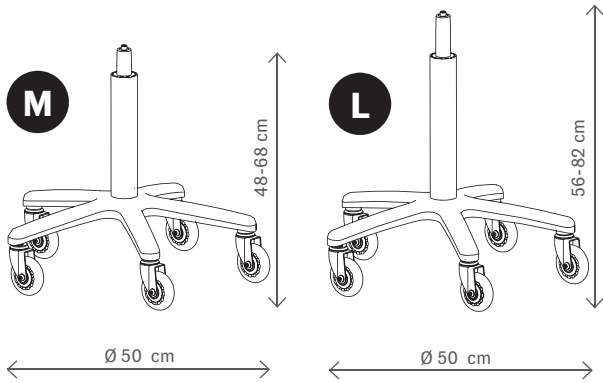

SGABELLI STOOLS

Roller Pro

- Ruote in gomma Roller Pro con sistema anti capelli.
- Ecopelle antigraffio.
- Regolazione dell'altezza resistente all'uso frequente.