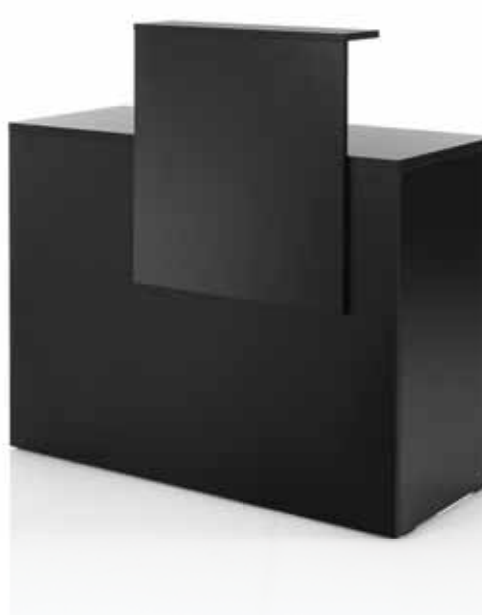

BLACK COLLECTION

375.211
VISTA CONSOLLE NATURAL

Banco reception
Larice naturale e laminato bianco
*Reception desk in Natural larch
and white laminate*

€ 825,00

Struttura in legno
Mobile retro cassa

*Wood structure
Counter back cabinet*

cm 115x45x110/115 h