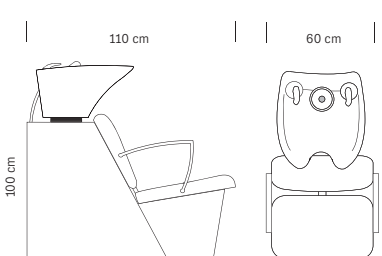

Vasca basculante

Doccetta con tubo flessibile

*Steel structure*

*Black sky eco-leather upholstery*

*Adjustable basin*

*Spray head with hose*

cm 60x110x100 h

**€ 209,00**