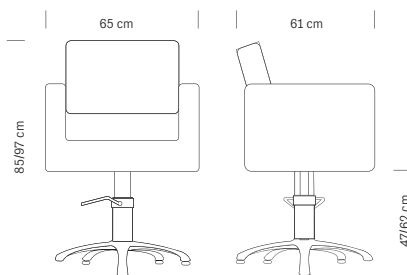

Poltrona dalle linee decise, King, ha schienale e seduta in scocche separate in poliuretano schiumato. Rivestimento in Sky ecopelle nero, elegante e facile da pulire, basi girevoli in alluminio con pompa idraulica e freno. Il design dalle linee razionali si sposa bene in ambienti all'arredamento moderno e funzionale.

King, a chair with distinctive lines, has back and seat consisting of separate polyurethane foam sections. Upholstered in elegant, easy-clean black eco-leather, it has aluminium swivel bases with hydraulic pump and brake. Its rational styling fits well into interiors with a modern, functional design scheme.