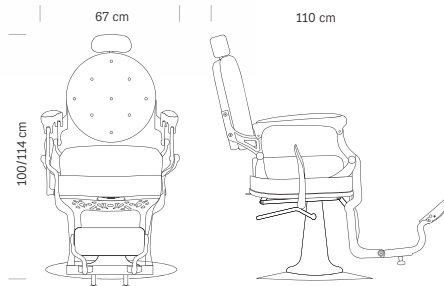

*Chromed frame  
Adjustable headrest  
Sky eco-leather upholstered  
frame, back and seat  
Manual lever reclines the backrest  
Upholstered flapping foot-rest  
Round base*

cm 68x112x108/124 h (max)

375.274

375.275

**HAIR CUSTOM**

Poltrona da barbiere  
Barber chair

**375.274** Gold King  
**375.275** Dark Devil

**€ 1.545,00**

5x2pcs

Struttura cromata  
Poggiatesta regolabile  
Rivestimento in sky ecopelle,  
struttura, sedile e schienali rivestiti  
Leva manuale  
per reclinazione schienale  
Pedana poggipiedi con ribaltina  
Base rotonda

*Chromed frame  
Adjustable headrest  
Sky eco-leather upholstered  
frame, back and seat  
Manual lever reclines the backrest  
Upholstered flapping foot-rest  
Round base*

cm 67x110x100/114 h (max)

370.768