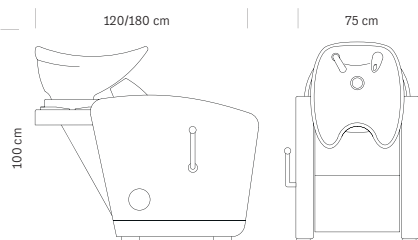

375.080
CLASS CONFORT
Poltrona lavatesta
con alzata poggiatesta
*Washing unit
with raised footrest*
€ 1.350,00

Struttura in acciaio
Seduta in sky ecopelle nero
Vasca basculante
Doccetta con tubo flessibile

Steel structure
Black sky eco-leather upholstery
Adjustable basin
Spray head with hose

cm 75x120/180x100 h