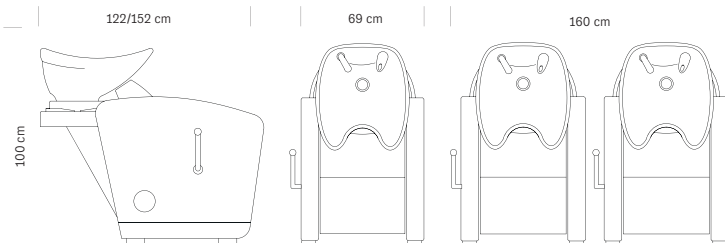

375.312
VEGA
Poltrona lavatesta
Washing unit

€ 1.200,00

Struttura in acciaio
Seduta in sky ecopelle nero
Vasca basculante
Doccetta con tubo flessibile

Steel structure
Black sky eco-leather upholstery
Adjustable basin
Spray head with hose

cm 66x122x100 h

375.313
VEGA PLUS
Poltrona lavatesta
con alzata poggiatesta
Washing unit
with raised footrest

€ 1.290,00

Struttura in acciaio
Seduta in sky ecopelle nero
Vasca basculante
Doccetta con tubo flessibile

Steel structure
Black sky eco-leather upholstery
Adjustable basin
Spray head with hose

cm 69x122/152x100 h