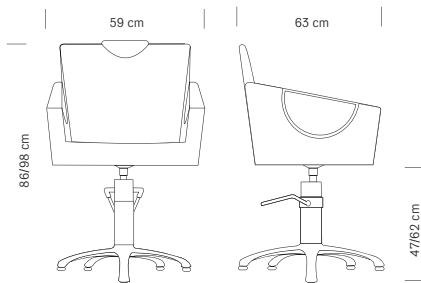

**HAIR CROWN**

Poltrona da parrucchiere  
*Hairdressing chair*

Struttura cromata  
Tessuto in sky ecopelle nero

*Chromed frame*  
*Black sky eco-leather upholstery*

cm 59x63x86/98 h (max)

**375.038**  
**€ 645,00**

Base quadrata  
*Square base*

**375.039**  
**€ 645,00**

Base tonda  
*Round base*

**370.588**  
**€ 575,00**

Base a stella  
*Star-shaped base*

**HAIR COLETTE**

Poltrona da parrucchiere  
Hairdressing chair