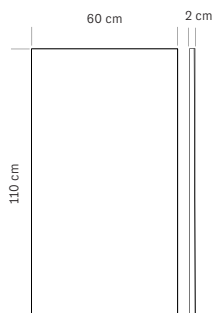

375.252 € 315,00

Specchio con profilo nero
Mirror with black profile
cm 60x2x110 h

375.343 € 315,00

Specchio con profilo bianco
Mirror with white profile
cm 60x2x110 h