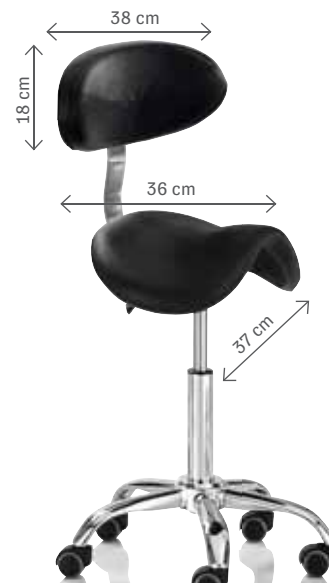

€ 165,00
Sgabello a sella
con schienale Rivestito
in sky ecopelle nero
Base cromata
Saddle stool with back
Black eco-leather upholstery
Chromed base
cm 36x55/70 h

370.574 Nero / Black
370.571 Bianco / White