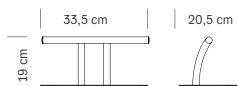

375.058 ROUND 2 € 68,90
Poggiapiedi in acciaio
Foot-rest - Chromed frame
cm 33,5x20,5x19 h