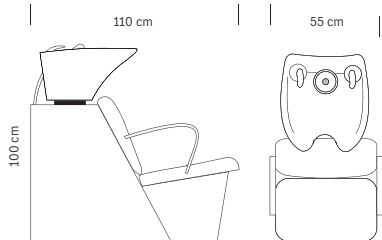

Vasca basculante

Doccetta con tubo flessibile

*Steel structure*

*Black sky eco-leather upholstery*

*Adjustable basin*

*Spray head with hose*

cm 55x110x100 h